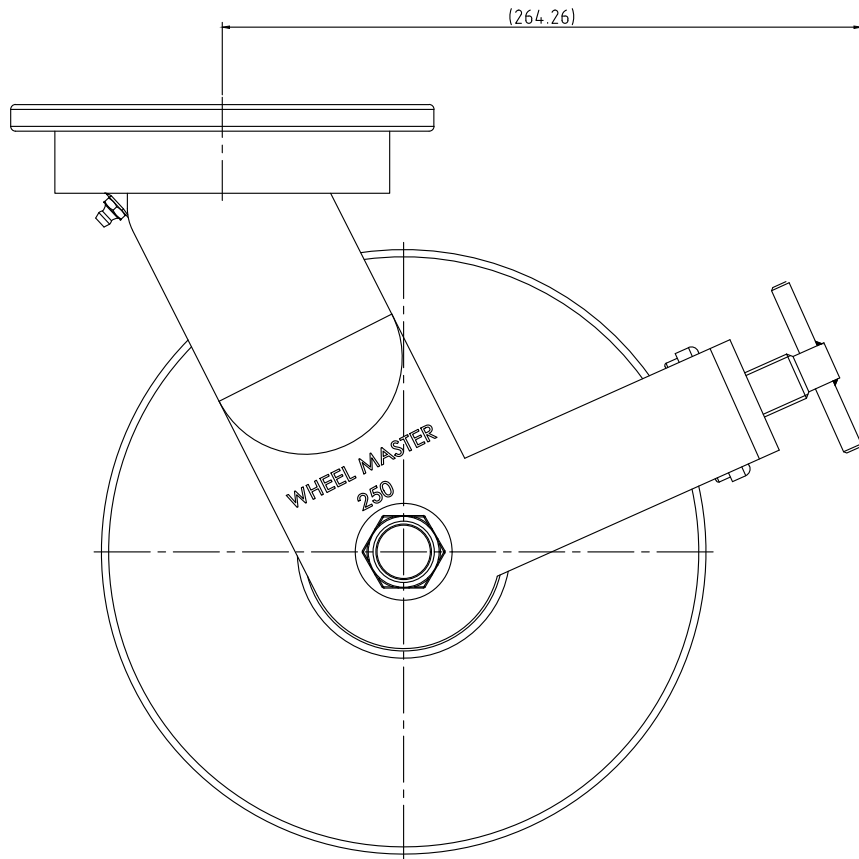

WXT-250SF

No.	PART		MATERIAL	Q'TY	REMARK	
SIZE	A1	DESIGNED	CHECKED	APPROVED	DATE	ITEM
UNIT	mm	HJ.Kim		HJ.Kim	22.10.19	WXT250-SF
SCALE	1 : 1					

WXT-250SFBK-TYPE A

WXT-250SFBK-TYPE B

No.	PART		MATERIAL	Q'TY	REMARK	
SIZE	A1	DESIGNED	CHECKED	APPROVED	DATE	ITEM
UNIT	mm	HJ.Kim		HJ.Kim	22.10.19	WXT250-SFBK
SCALE	1 : 1					