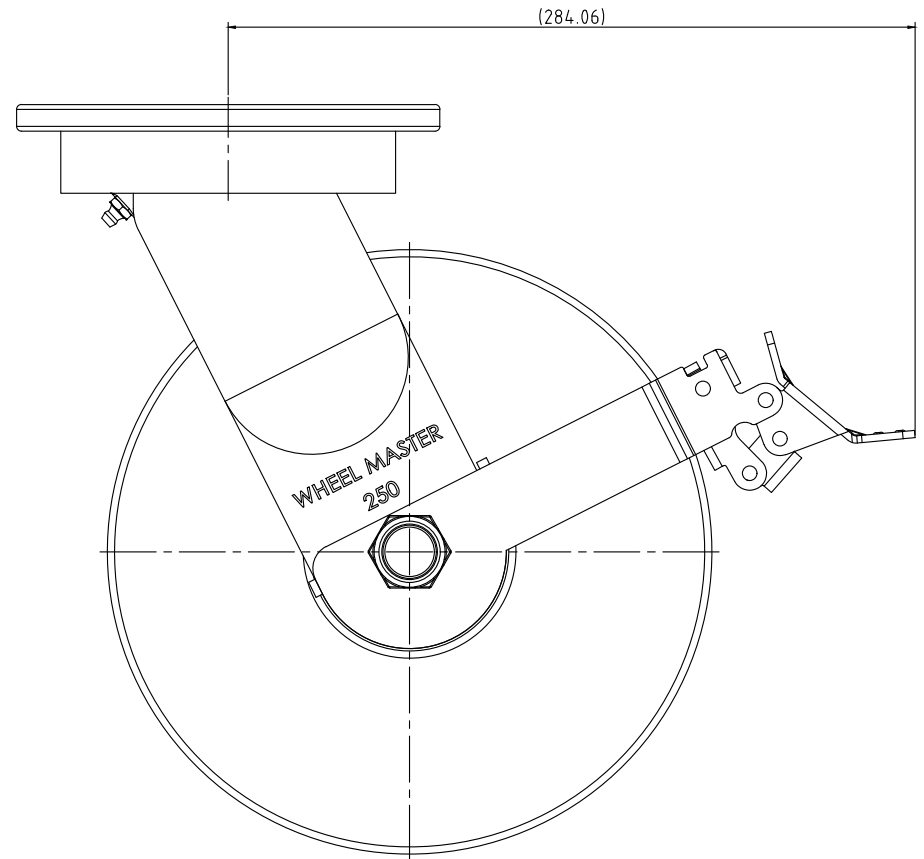

WXT-250SF

No.	PART		MATERIAL	Q'TY	REMARK	
SIZE	A1	DESIGNED	CHECKED	APPROVED	DATE	ITEM
UNIT	mm	HJ.Kim		HJ.Kim	22.10.19	WXT250-SF
SCALE	1 : 1					

WXT-250SFBK-TYPE A

WXT-250SFBK-TYPE B

No.	PART		MATERIAL	Q'TY	REMARK	
SIZE	A1	DESIGNED	CHECKED	APPROVED	DATE	ITEM
UNIT	mm	HJ.Kim		HJ.Kim	22.10.19	WXT250-SFBK
SCALE	1 : 1					