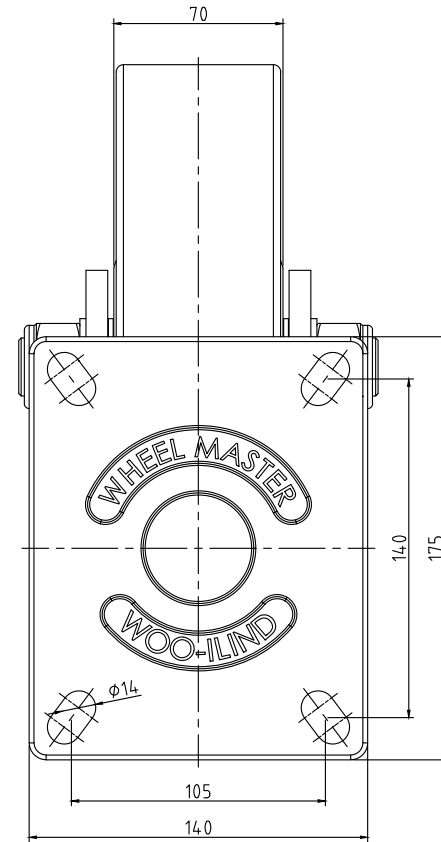

WXT-250SF

No.	PART		MATERIAL	Q'TY	REMARK	
SIZE	A1	DESIGNED	CHECKED	APPROVED	DATE	ITEM
UNIT	mm	HJ.Kim		HJ.Kim	22.10.19	WXT250-SF
SCALE	1 : 1					

WXT-250SFBK-TYPE A

WXT-250SFBK-TYPE B

No.	PART		MATERIAL	Q'TY	REMARK	
SIZE	A1	DESIGNED	CHECKED	APPROVED	DATE	ITEM
UNIT	mm	HJ.Kim		HJ.Kim	22.10.19	WXT250-SFBK
SCALE	1 : 1					