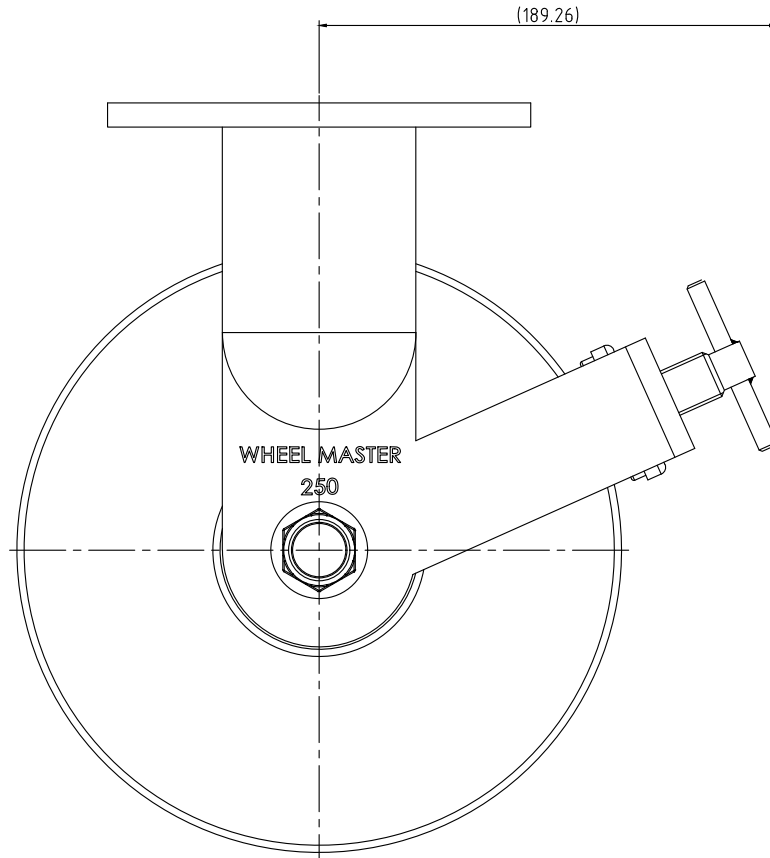

WXT-250RF

No.	PART	MATERIAL	Q'TY	REMARK		
SIZE	A1	DESIGNED	CHECKED	APPROVED	DATE	ITEM
UNIT	mm	HJ.Kim		HJ.Kim	22.10.19	WXT250-RF
SCALE	1 : 1					

WXT-250RFBK-TYPE A

No.	PART		MATERIAL	Q'TY	REMARK	
SIZE	A1	DESIGNED	CHECKED	APPROVED	DATE	ITEM
UNIT	mm	HJ.Kim		HJ.Kim	22.10.19	WXT250-RFBK
SCALE	1 : 1					