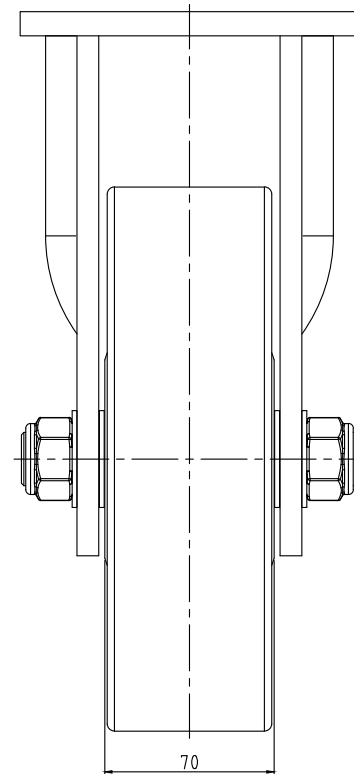

WXT-250RF

No.	PART	MATERIAL	Q'TY	REMARK		
SIZE	A1	DESIGNED	CHECKED	APPROVED	DATE	ITEM
UNIT	mm	HJ.Kim		HJ.Kim	22.10.19	WXT250-RF
SCALE	1 : 1					

WXT-250RFBK-TYPE A

No.	PART		MATERIAL	Q'TY	REMARK	
SIZE	A1	DESIGNED	CHECKED	APPROVED	DATE	ITEM
UNIT	mm	HJ.Kim		HJ.Kim	22.10.19	WXT250-RFBK
SCALE	1 : 1					