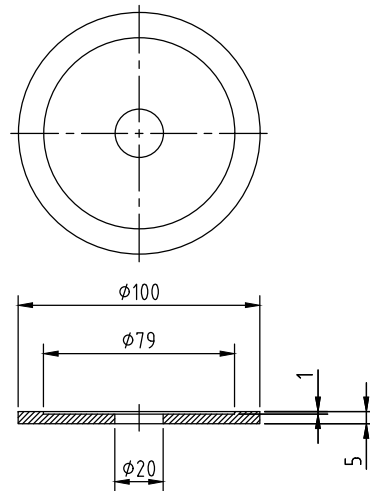

WILF-100A

WILF-100A

WILF-100A

WILF-100A

No.	PART		MATERIAL	Q'TY	REMARK	
SIZE	A1	DESIGNED	CHECKED	APPROVED	DATE	ITEM
UNIT	mm	US.Hwang	HJ.Kim	HJ.Kim	21.03.18	하중분산판 (WILF)
SCALE	1 : 1					