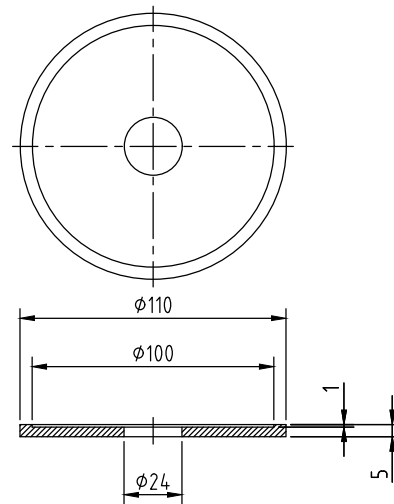

WILF-100A

WILF-100A

WILF-100A

WILF-100A

No.	PART		MATERIAL	Q'TY	REMARK	
SIZE	A1	DESIGNED	CHECKED	APPROVED	DATE	ITEM
UNIT	mm	US.Hwang	HJ.Kim	HJ.Kim	21.03.18	하중분산판 (WILF)
SCALE	1 : 1					