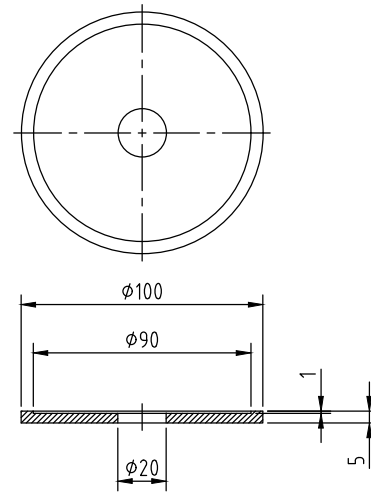

WILF-100A

WILF-100A

WILF-100A

WILF-100A

No.	PART		MATERIAL	Q'TY	REMARK	
SIZE	A1	DESIGNED	CHECKED	APPROVED	DATE	ITEM
UNIT	mm	US.Hwang	HJ.Kim	HJ.Kim	21.03.18	하중분산판 (WILF)
SCALE	1 : 1					