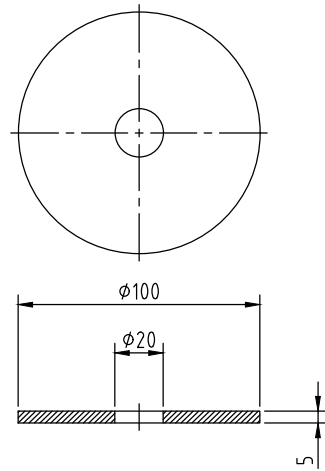

WILF-100A

WILF-100A

WILF-100A

WILF-100A

No.	PART		MATERIAL	Q'TY	REMARK	
SIZE	A1	DESIGNED	CHECKED	APPROVED	DATE	ITEM
UNIT	mm	US.Hwang	HJ.Kim	HJ.Kim	21.03.18	하중분산판 (WILF)
SCALE	1 : 1					