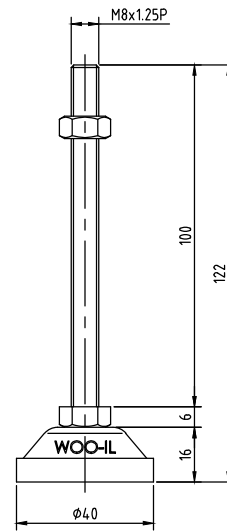

RL40-M8-40

RL40-M8-80

RL40-M8-100

RL40-M8-150

No.	PART		MATERIAL	Q'TY	REMARK	
SIZE	A2	DESIGNED	CHECKED	APPROVED	DATE	ITEM
UNIT	mm	US.Hwang	HJ.Kim	HJ.Kim	21.01.06	RL40-M8
SCALE	1 : 1					