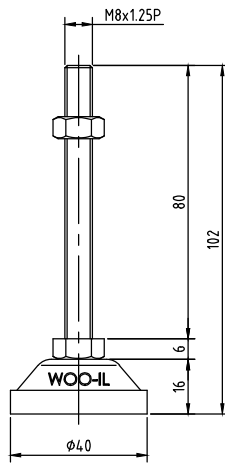

RL40-M8-40

RL40-M8-80

RL40-M8-100

RL40-M8-150

No.	PART		MATERIAL	Q'TY	REMARK	
SIZE	A2	DESIGNED	CHECKED	APPROVED	DATE	ITEM
UNIT	mm	US.Hwang	HJ.Kim	HJ.Kim	21.01.06	RL40-M8
SCALE	1 : 1					