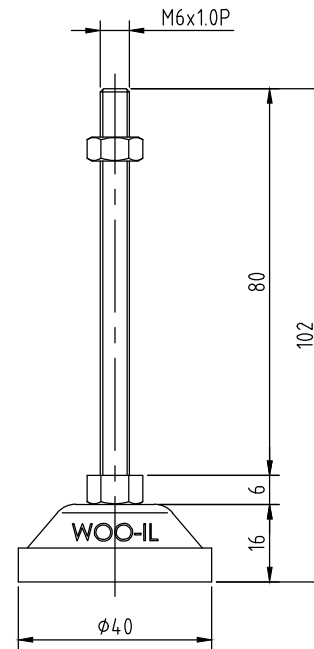

RL40-M6-40

RL40-M6-80

No.	PART		MATERIAL	Q'TY	REMARK	
SIZE	A3	DESIGNED	CHECKED	APPROVED	DATE	ITEM
UNIT	mm	US.Hwang	HJ.Kim	HJ.Kim	21.01.06	RL40-M6
SCALE	1 : 1					