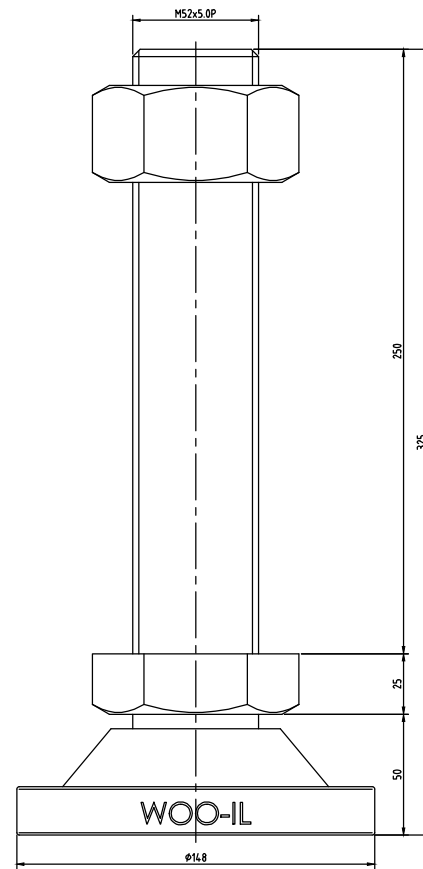

MFU128-M42-150

MFU128-M42-200

MFU128-M42-250

No.	PART		MATERIAL	Q'TY	REMARK	
SIZE	A1	DESIGNED	CHECKED	APPROVED	DATE	ITEM
UNIT	mm	US.Hwang	HJ.Kim	HJ.Kim	21.01.19	MFU148-M52
SCALE	1 : 1					

**WOO - IL INDUSTRY Co., Ltd.**