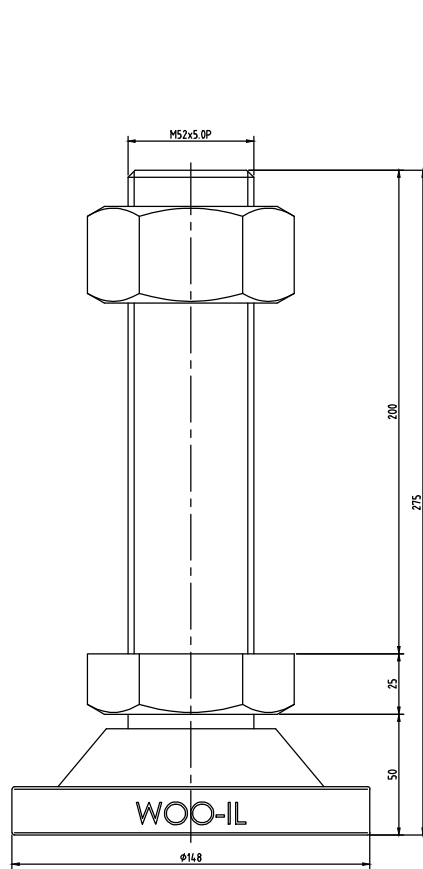

MFU128-M42-150

MFU128-M42-200

MFU128-M42-250

No.	PART		MATERIAL	Q'TY	REMARK	
SIZE	A1	DESIGNED	CHECKED	APPROVED	DATE	ITEM
UNIT	mm	US.Hwang	HJ.Kim	HJ.Kim	21.01.19	MFU148-M52
SCALE	1 : 1					

**WOO - IL INDUSTRY Co., Ltd.**