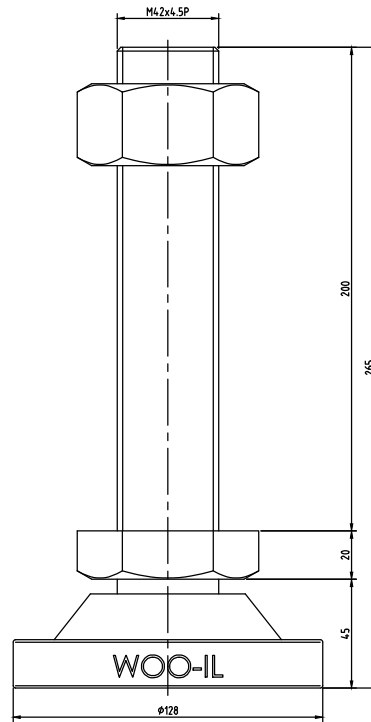

MFU128-M42-150

MFU128-M42-200

MFU128-M42-250

No.	PART		MATERIAL	Q'TY	REMARK	
SIZE	A1	DESIGNED	CHECKED	APPROVED	DATE	ITEM
UNIT	mm	US.Hwang	HJ.Kim	HJ.Kim	21.01.19	MFU128-M42
SCALE	1 : 1					

WOO - IL INDUSTRY Co., Ltd.