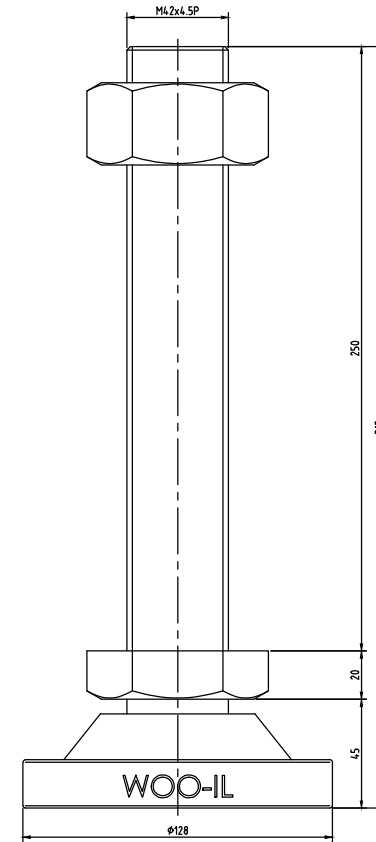

MFU128-M42-150

MFU128-M42-200

MFU128-M42-250

No.	PART		MATERIAL	Q'TY	REMARK	
SIZE	A1	DESIGNED	CHECKED	APPROVED	DATE	ITEM
UNIT	mm	US.Hwang	HJ.Kim	HJ.Kim	21.01.19	MFU128-M42
SCALE	1 : 1					

WOO - IL INDUSTRY Co., Ltd.