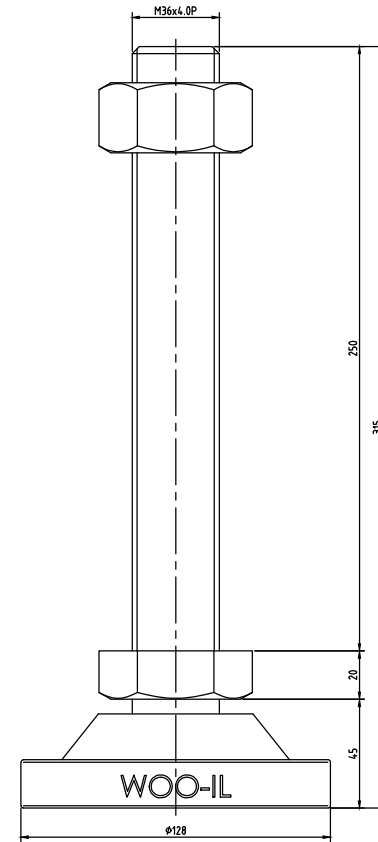

MFU128-M36-150

MFU128-M36-200

MFU128-M36-250

No.	PART		MATERIAL	Q'TY	REMARK	
SIZE	A1	DESIGNED	CHECKED	APPROVED	DATE	ITEM
UNIT	mm	US.Hwang	HJ.Kim	HJ.Kim	21.01.19	MFU128-M36
SCALE	1 : 1					

WOO - IL INDUSTRY Co., Ltd.