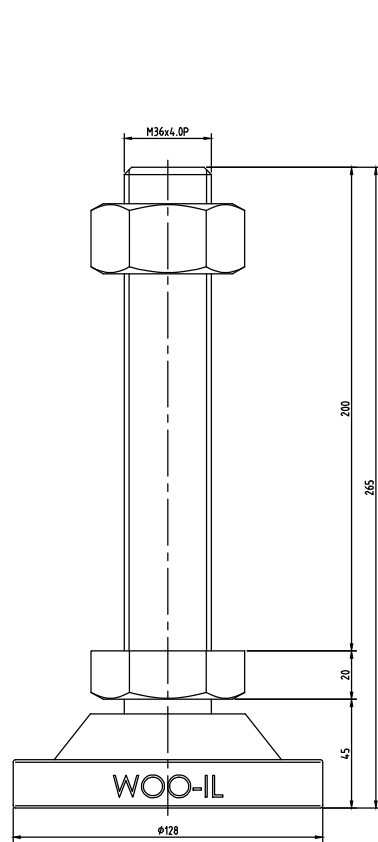

MFU128-M36-150

MFU128-M36-200

MFU128-M36-250

No.	PART		MATERIAL	Q'TY	REMARK	
SIZE	A1	DESIGNED	CHECKED	APPROVED	DATE	ITEM
UNIT	mm	US.Hwang	HJ.Kim	HJ.Kim	21.01.19	MFU128-M36
SCALE	1 : 1					

WOO - IL INDUSTRY Co., Ltd.