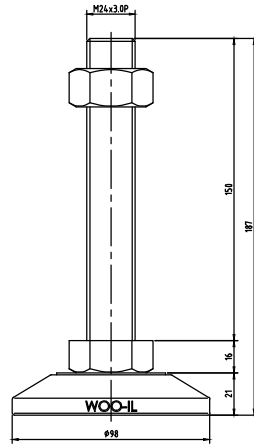

MFT98-M24-100

MFT98-M24-130

MFT98-M24-150

MFT98-M24-200

MFT98-M24-250

MFT98-M24-300

No.	PART		MATERIAL	Q'TY		REMARK
SIZE	A1	DESIGNED	CHECKED	APPROVED	DATE	ITEM
UNIT	mm	US.Hwang	HJ.Kim	HJ.Kim	21.01.06	MFT98-M24
SCALE	1 : 1					