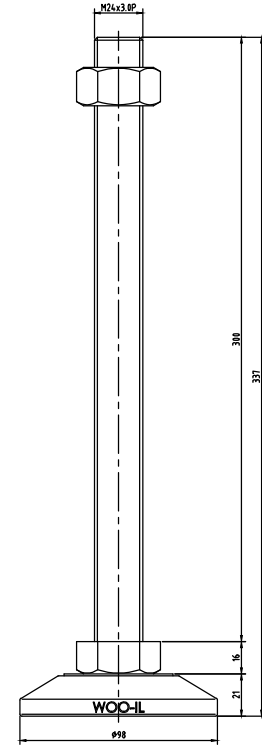

MFT98-M24-100

MFT98-M24-130

MFT98-M24-150

MFT98-M24-200

MFT98-M24-250

MFT98-M24-300

No.	PART		MATERIAL	Q'TY		REMARK
SIZE	A1	DESIGNED	CHECKED	APPROVED	DATE	ITEM
UNIT	mm	US.Hwang	HJ.Kim	HJ.Kim	21.01.06	MFT98-M24
SCALE	1 : 1					