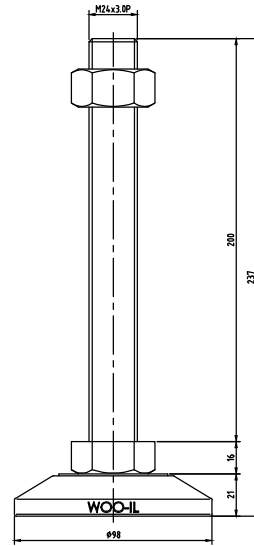

MFT98-M24-100

MFT98-M24-130

MFT98-M24-150

MFT98-M24-200

MFT98-M24-250

MFT98-M24-300

No.	PART		MATERIAL	Q'TY		REMARK
SIZE	A1	DESIGNED	CHECKED	APPROVED	DATE	ITEM
UNIT	mm	US.Hwang	HJ.Kim	HJ.Kim	21.01.06	MFT98-M24
SCALE	1 : 1					