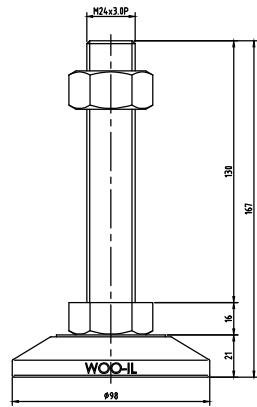

MFT98-M24-100

MFT98-M24-130

MFT98-M24-150

MFT98-M24-200

MFT98-M24-250

MFT98-M24-300

No.	PART		MATERIAL	Q'TY		REMARK
SIZE	A1	DESIGNED	CHECKED	APPROVED	DATE	ITEM
UNIT	mm	US.Hwang	HJ.Kim	HJ.Kim	21.01.06	MFT98-M24
SCALE	1 : 1					