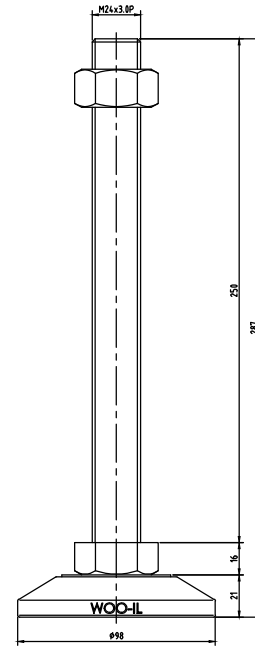

MFT98-M24-100

MFT98-M24-130

MFT98-M24-150

MFT98-M24-200

MFT98-M24-250

MFT98-M24-300

No.	PART		MATERIAL	Q'TY		REMARK
SIZE	A1	DESIGNED	CHECKED	APPROVED	DATE	ITEM
UNIT	mm	US.Hwang	HJ.Kim	HJ.Kim	21.01.06	MFT98-M24
SCALE	1 : 1					