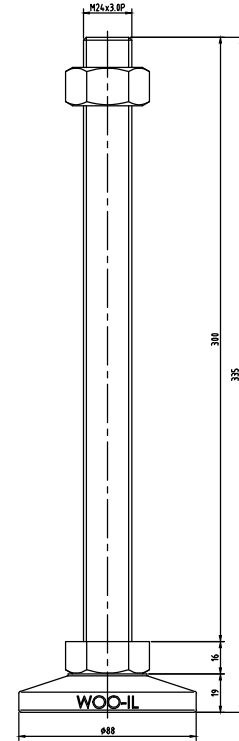

MFT88-M24-100

MFT88-M24-130

MFT88-M24-150

MFT88-M24-200

MFT88-M24-250

MFT88-M24-300

No.	PART		MATERIAL	Q'TY		REMARK
SIZE	A1	DESIGNED	CHECKED	APPROVED	DATE	ITEM
UNIT	mm	US.Hwang	HJ.Kim	HJ.Kim	21.01.06	MFT88-M24
SCALE	1 : 1					