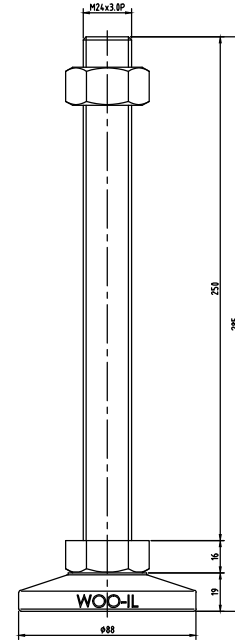

MFT88-M24-100

MFT88-M24-130

MFT88-M24-150

MFT88-M24-200

MFT88-M24-250

MFT88-M24-300

No.	PART		MATERIAL	Q'TY		REMARK
SIZE	A1	DESIGNED	CHECKED	APPROVED	DATE	ITEM
UNIT	mm	US.Hwang	HJ.Kim	HJ.Kim	21.01.06	MFT88-M24
SCALE	1 : 1					