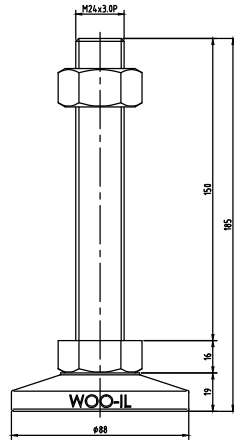

MFT88-M24-100

MFT88-M24-130

MFT88-M24-150

MFT88-M24-200

MFT88-M24-250

MFT88-M24-300

No.	PART		MATERIAL	Q'TY		REMARK
SIZE	A1	DESIGNED	CHECKED	APPROVED	DATE	ITEM
UNIT	mm	US.Hwang	HJ.Kim	HJ.Kim	21.01.06	MFT88-M24
SCALE	1 : 1					