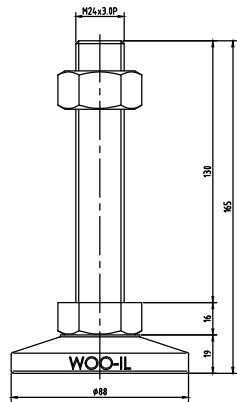

MFT88-M24-100

MFT88-M24-130

MFT88-M24-150

MFT88-M24-200

MFT88-M24-250

MFT88-M24-300

No.	PART		MATERIAL	Q'TY		REMARK
SIZE	A1	DESIGNED	CHECKED	APPROVED	DATE	ITEM
UNIT	mm	US.Hwang	HJ.Kim	HJ.Kim	21.01.06	MFT88-M24
SCALE	1 : 1					