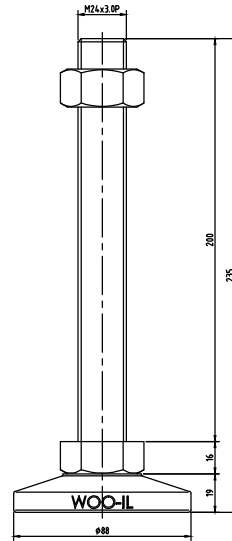

MFT88-M24-100

MFT88-M24-130

MFT88-M24-150

MFT88-M24-200

MFT88-M24-250

MFT88-M24-300

No.	PART		MATERIAL	Q'TY		REMARK
SIZE	A1	DESIGNED	CHECKED	APPROVED	DATE	ITEM
UNIT	mm	US.Hwang	HJ.Kim	HJ.Kim	21.01.06	MFT88-M24
SCALE	1 : 1					