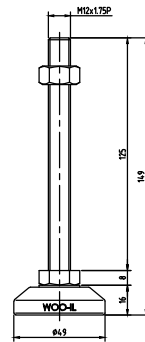

MFT49-M12-125