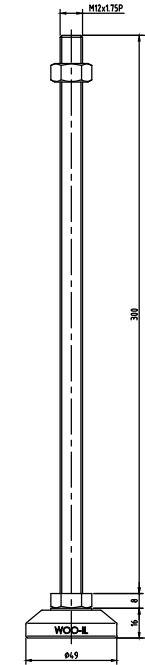

MFT49-M12-50

MFT49-M12-75

MFT49-M12-100

MFT49-M12-125

MFT49-M12-150

MFT49-M12-200

MFT49-M12-250

MFT49-M12-300

No.	PART		MATERIAL	Q'TY	REMARK	
SIZE	A1	DESIGNED	CHECKED	APPROVED	DATE	ITEM
UNIT	mm	US.Hwang	HJ.Kim	HJ.Kim	21.01.06	MFT49-M12
SCALE	1 : 1					