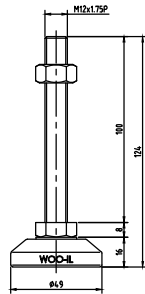

MFT49-M12-50

MFT49-M12-75

MFT49-M12-100

MFT49-M12-125

MFT49-M12-150

MFT49-M12-200

MFT49-M12-250

MFT49-M12-300

No.	PART		MATERIAL	Q'TY	REMARK	
SIZE	A1	DESIGNED	CHECKED	APPROVED	DATE	ITEM
UNIT	mm	US.Hwang	HJ.Kim	HJ.Kim	21.01.06	MFT49-M12
SCALE	1 : 1					