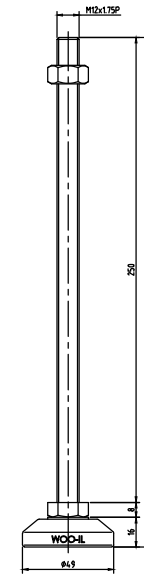

MFT49-M12-50

MFT49-M12-75

MFT49-M12-100

MFT49-M12-125

MFT49-M12-150

MFT49-M12-200

MFT49-M12-250

MFT49-M12-300

No.	PART		MATERIAL	Q'TY	REMARK	
SIZE	A1	DESIGNED	CHECKED	APPROVED	DATE	ITEM
UNIT	mm	US.Hwang	HJ.Kim	HJ.Kim	21.01.06	MFT49-M12
SCALE	1 : 1					