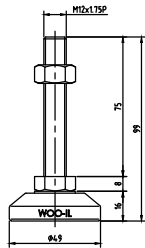

MFT49-M12-75