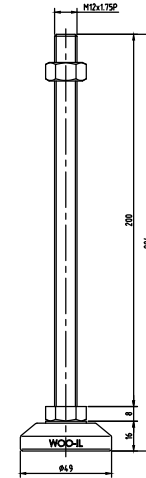

MFT49-M12-50

MFT49-M12-75

MFT49-M12-100

MFT49-M12-125

MFT49-M12-150

MFT49-M12-200

MFT49-M12-250

MFT49-M12-300

No.	PART		MATERIAL	Q'TY	REMARK	
SIZE	A1	DESIGNED	CHECKED	APPROVED	DATE	ITEM
UNIT	mm	US.Hwang	HJ.Kim	HJ.Kim	21.01.06	MFT49-M12
SCALE	1 : 1					