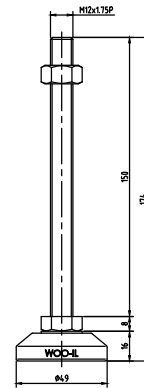

MFT49-M12-50

MFT49-M12-75

MFT49-M12-100

MFT49-M12-125

MFT49-M12-150

MFT49-M12-200

MFT49-M12-250

MFT49-M12-300

No.	PART		MATERIAL	Q'TY	REMARK	
SIZE	A1	DESIGNED	CHECKED	APPROVED	DATE	ITEM
UNIT	mm	US.Hwang	HJ.Kim	HJ.Kim	21.01.06	MFT49-M12
SCALE	1 : 1					