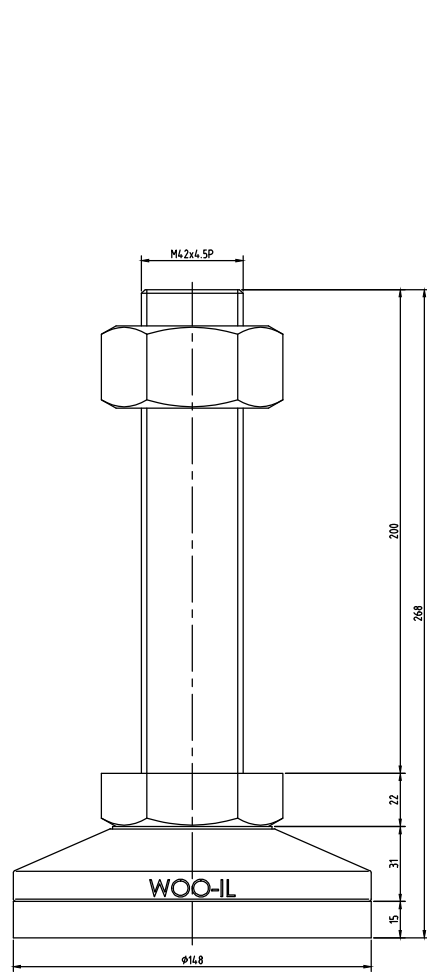

MFR148-M42-150

MFR148-M42-200

MFR148-M42-250

MFR148-M42-300

No.	PART		MATERIAL	Q'TY	REMARK	
SIZE	A1	DESIGNED	CHECKED	APPROVED	DATE	ITEM
UNIT	mm	US.Hwang	HJ.Kim	HJ.Kim	21.01.06	MFR148-M42
SCALE	1 : 1					

WOO - IL INDUSTRY Co., Ltd.