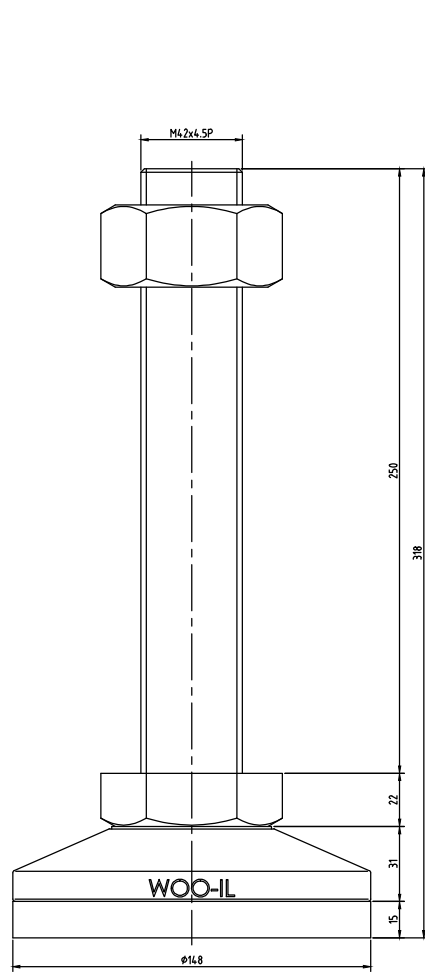

MFR148-M42-150

MFR148-M42-200

MFR148-M42-250

MFR148-M42-300

No.	PART		MATERIAL	Q'TY	REMARK	
SIZE	A1	DESIGNED	CHECKED	APPROVED	DATE	ITEM
UNIT	mm	US.Hwang	HJ.Kim	HJ.Kim	21.01.06	MFR148-M42
SCALE	1 : 1					

WOO - IL INDUSTRY Co., Ltd.