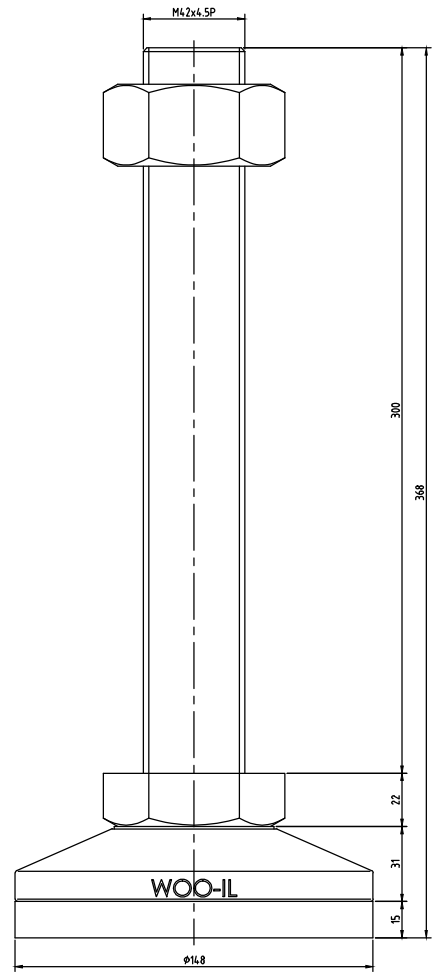

MFR148-M42-150

MFR148-M42-200

MFR148-M42-250

MFR148-M42-300

No.	PART		MATERIAL	Q'TY	REMARK	
SIZE	A1	DESIGNED	CHECKED	APPROVED	DATE	ITEM
UNIT	mm	US.Hwang	HJ.Kim	HJ.Kim	21.01.06	MFR148-M42
SCALE	1 : 1					

WOO - IL INDUSTRY Co., Ltd.