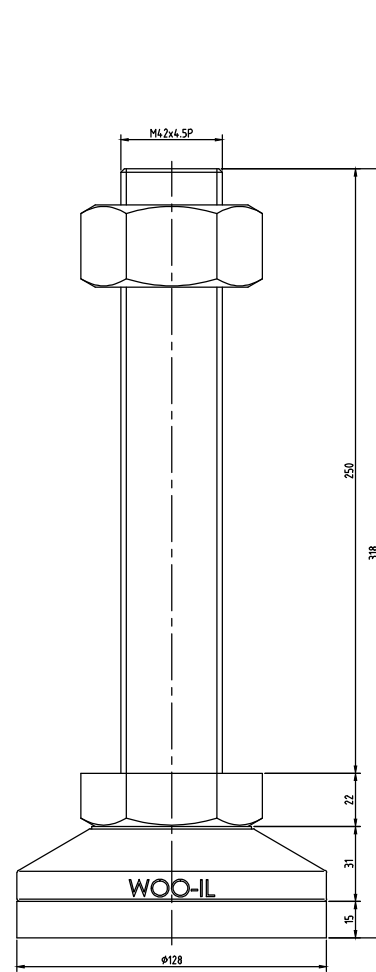

MFR128-M42-150

MFR128-M42-200

MFR128-M42-250

MFR128-M42-300

No.	PART		MATERIAL	Q'TY	REMARK	
SIZE	A1	DESIGNED	CHECKED	APPROVED	DATE	ITEM
UNIT	mm	US.Hwang	HJ.Kim	HJ.Kim	21.01.06	MFR128-M42
SCALE	1 : 1					

WOO - IL INDUSTRY Co., Ltd.