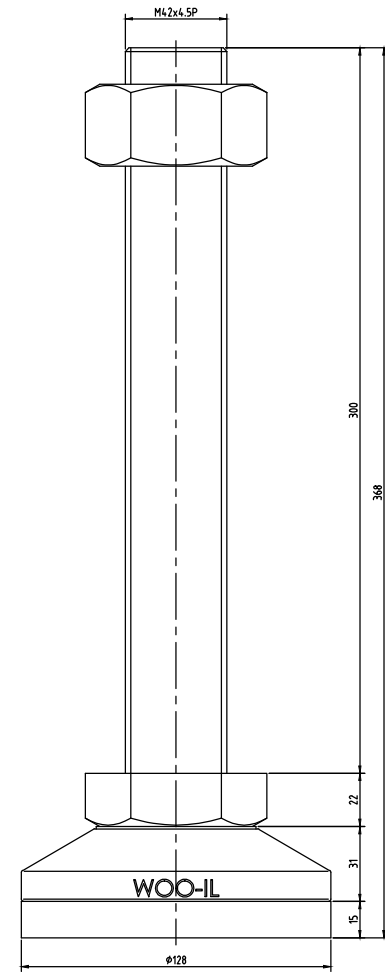

MFR128-M42-150

MFR128-M42-200

MFR128-M42-250

MFR128-M42-300

No.	PART		MATERIAL	Q'TY	REMARK	
SIZE	A1	DESIGNED	CHECKED	APPROVED	DATE	ITEM
UNIT	mm	US.Hwang	HJ.Kim	HJ.Kim	21.01.06	MFR128-M42
SCALE	1 : 1					

WOO - IL INDUSTRY Co., Ltd.