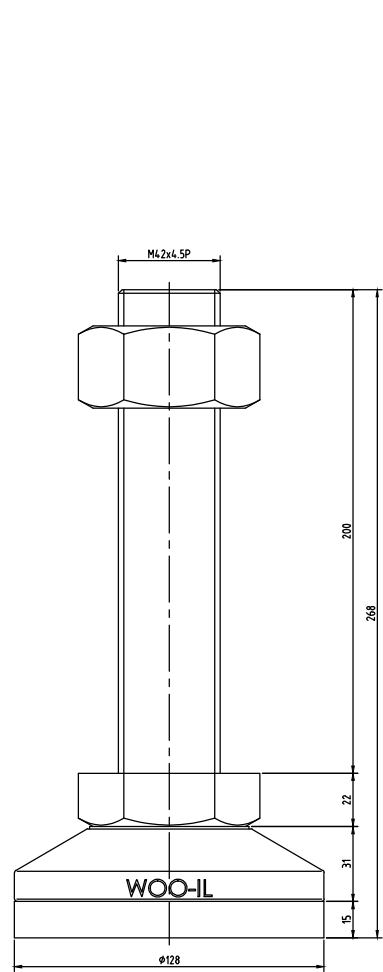

MFR128-M42-150

MFR128-M42-200

MFR128-M42-250

MFR128-M42-300

No.	PART		MATERIAL	Q'TY	REMARK	
SIZE	A1	DESIGNED	CHECKED	APPROVED	DATE	ITEM
UNIT	mm	US.Hwang	HJ.Kim	HJ.Kim	21.01.06	MFR128-M42
SCALE	1 : 1					

WOO - IL INDUSTRY Co., Ltd.