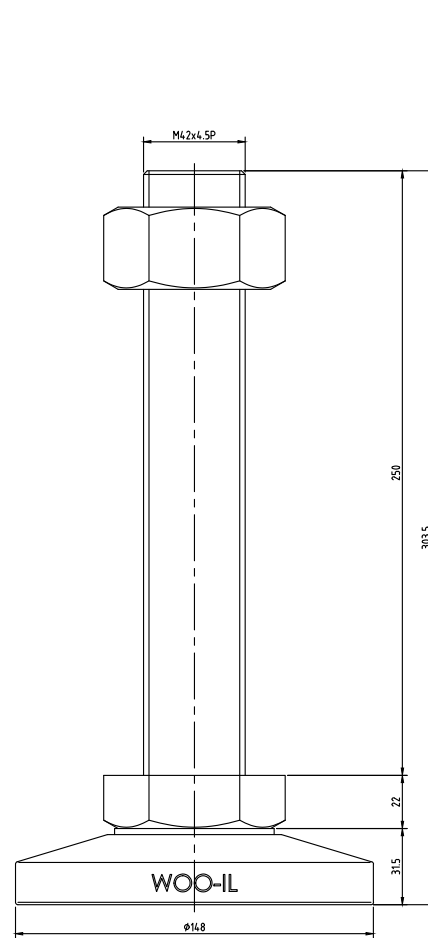

MFB148-M42-150

MFB148-M42-200

MFB148-M42-250

MFB148-M42-300

| No. | PART | | MATERIAL | Q'TY | REMARK | |
|-------|-------|----------|----------|----------|----------|------------|
| SIZE | A1 | DESIGNED | CHECKED | APPROVED | DATE | ITEM |
| UNIT | mm | HJ.Kim | | HJ.Kim | 22.06.27 | MFB148-M42 |
| SCALE | 1 : 1 | | | | | |