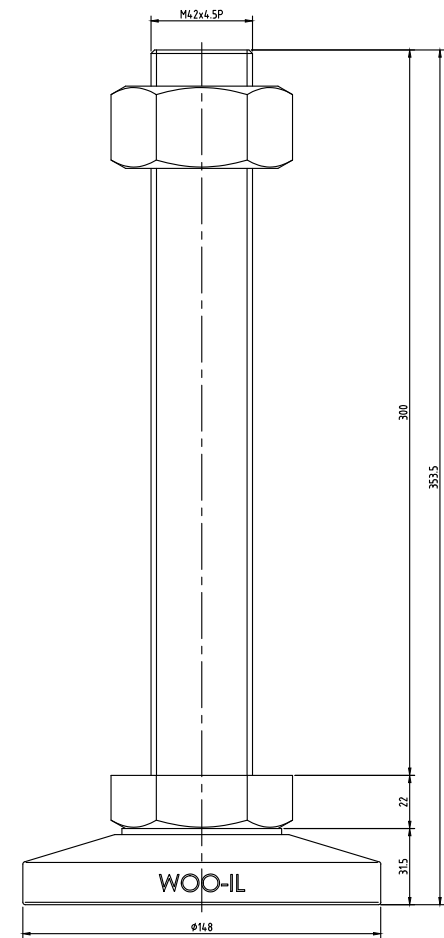

MFB148-M42-150

MFB148-M42-200

MFB148-M42-250

MFB148-M42-300

| No. | PART | | MATERIAL | Q'TY | REMARK | |
|-------|-------|----------|----------|----------|----------|------------|
| SIZE | A1 | DESIGNED | CHECKED | APPROVED | DATE | ITEM |
| UNIT | mm | HJ.Kim | | HJ.Kim | 22.06.27 | MFB148-M42 |
| SCALE | 1 : 1 | | | | | |