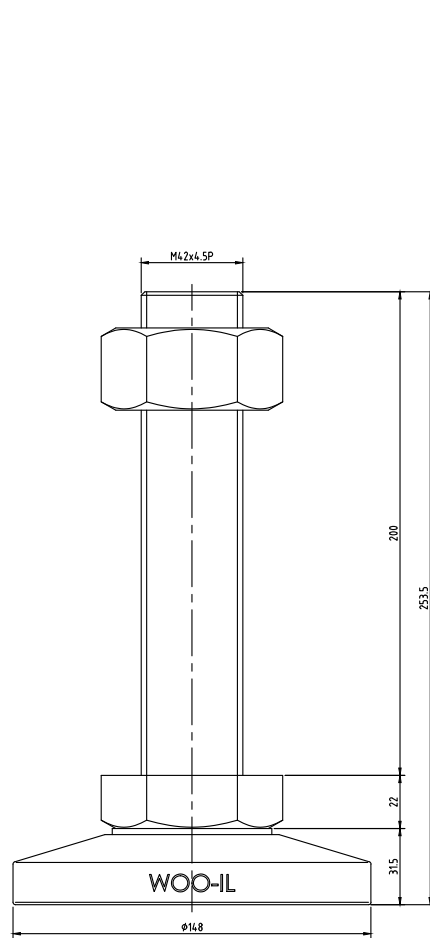

MFB148-M42-150

MFB148-M42-200

MFB148-M42-250

MFB148-M42-300

| No. | PART | | MATERIAL | Q'TY | REMARK | |
|-------|-------|----------|----------|----------|----------|------------|
| SIZE | A1 | DESIGNED | CHECKED | APPROVED | DATE | ITEM |
| UNIT | mm | HJ.Kim | | HJ.Kim | 22.06.27 | MFB148-M42 |
| SCALE | 1 : 1 | | | | | |