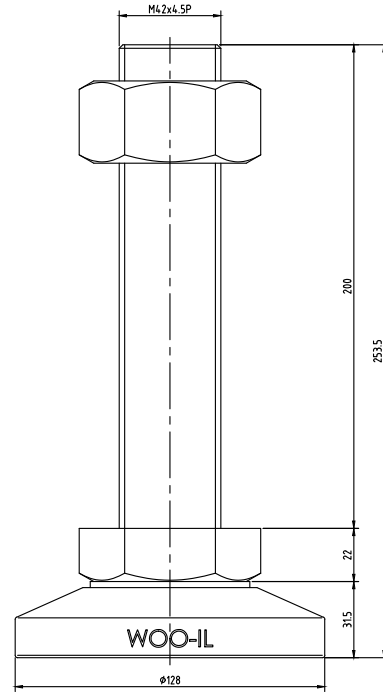

MFB128-M42-150

MFB128-M42-200

MFB128-M42-250

MFB128-M42-300

No.	PART		MATERIAL	Q'TY	REMARK	
SIZE	A1	DESIGNED	CHECKED	APPROVED	DATE	ITEM
UNIT	mm	HJ.Kim		HJ.Kim	22.06.27	MFB128-M42
SCALE	1 : 1					