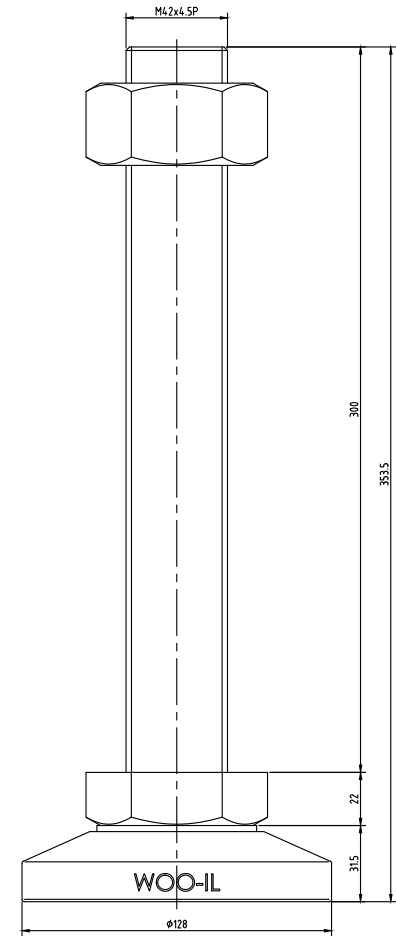

MFB128-M42-150

MFB128-M42-200

MFB128-M42-250

MFB128-M42-300

No.	PART		MATERIAL	Q'TY	REMARK	
SIZE	A1	DESIGNED	CHECKED	APPROVED	DATE	ITEM
UNIT	mm	HJ.Kim		HJ.Kim	22.06.27	MFB128-M42
SCALE	1 : 1					