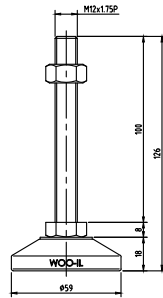

MF59-M12-100