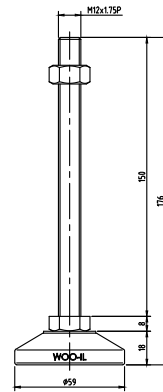

MF59-M12-150