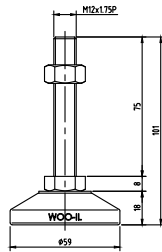

MF59-M12-75