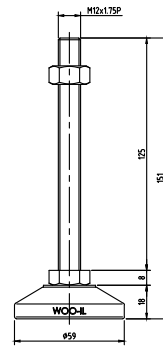

MF59-M12-125