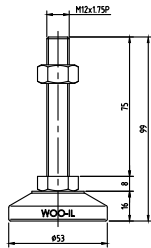

MF53-M12-75