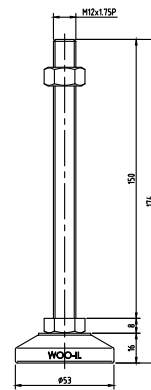

MF53-M12-150