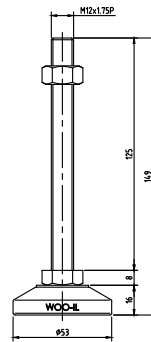

MF53-M12-125