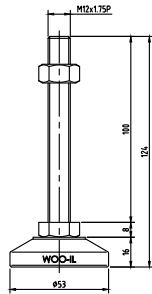

MF53-M12-100