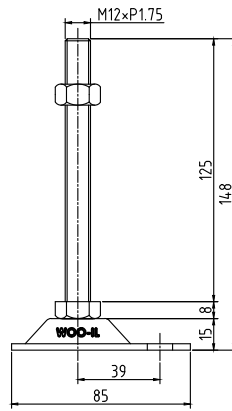

ABL63-M12-125