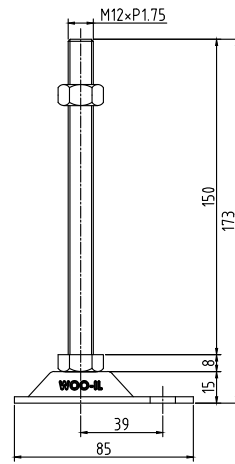

ABL63-M12-150