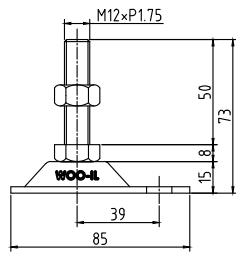

ABL-63 M12

ABL63-M12-50