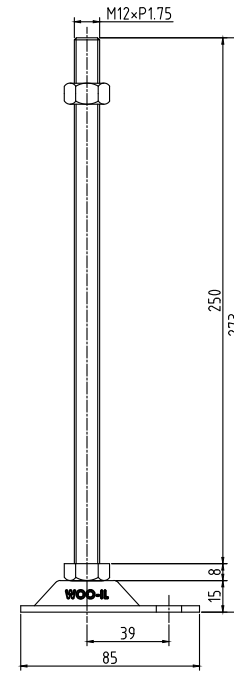

ABL-63 M12

ABL63-M12-50

ABL63-M12-75

ABL63-M12-100

ABL63-M12-125

ABL63-M12-150

ABL63-M12-200

ABL63-M12-250

ABL63-M12-300

No.	PART		MATERIAL	Q'TY	REMARK	
SIZE	A1	DESIGNED	CHECKED	APPROVED	DATE	ITEM
UNIT	mm	US.Hwang	HJ.Kim	HJ.Kim	20.01.07	ABL63-M12
SCALE	1 : 1					

 **WOO - IL INDUSTRY Co., Ltd.**