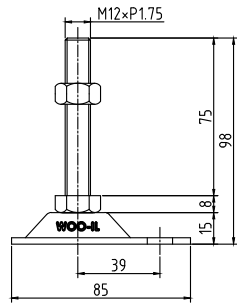

ABL-63 M12

ABL63-M12-50

ABL63-M12-75

ABL63-M12-100

ABL63-M12-125

ABL63-M12-150

ABL63-M12-200

ABL63-M12-250

ABL63-M12-300

No.	PART		MATERIAL	Q'TY	REMARK	
SIZE	A1	DESIGNED	CHECKED	APPROVED	DATE	ITEM
UNIT	mm	US.Hwang	HJ.Kim	HJ.Kim	20.01.07	ABL63-M12
SCALE	1 : 1					

 **WOO - IL INDUSTRY Co., Ltd.**