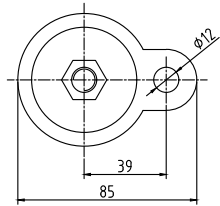

ABL-63 M12

ABL63-M12-50