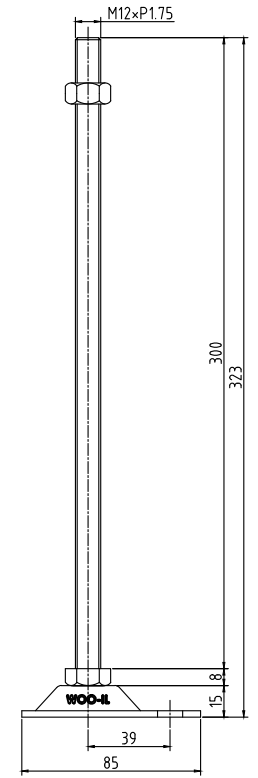

ABL-63 M12

ABL63-M12-50

ABL63-M12-75

ABL63-M12-100

ABL63-M12-125

ABL63-M12-150

ABL63-M12-200

ABL63-M12-250

ABL63-M12-300

No.	PART		MATERIAL	Q'TY	REMARK	
SIZE	A1	DESIGNED	CHECKED	APPROVED	DATE	ITEM
UNIT	mm	US.Hwang	HJ.Kim	HJ.Kim	20.01.07	ABL63-M12
SCALE	1 : 1					

 **WOO - IL INDUSTRY Co., Ltd.**