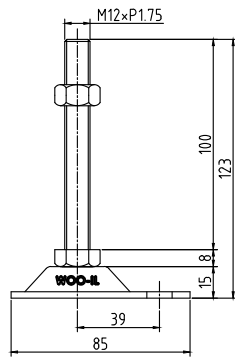

ABL63-M12-100