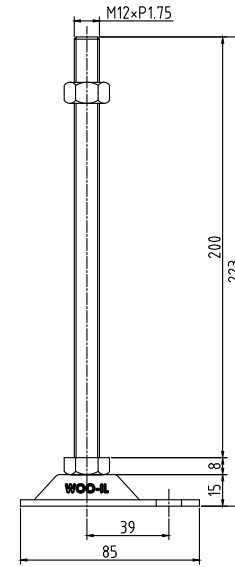

ABL-63 M12

ABL63-M12-50

ABL63-M12-75

ABL63-M12-100

ABL63-M12-125

ABL63-M12-150

ABL63-M12-200

ABL63-M12-250

ABL63-M12-300

No.	PART		MATERIAL	Q'TY	REMARK	
SIZE	A1	DESIGNED	CHECKED	APPROVED	DATE	ITEM
UNIT	mm	US.Hwang	HJ.Kim	HJ.Kim	20.01.07	ABL63-M12
SCALE	1 : 1					

 **WOO - IL INDUSTRY Co., Ltd.**