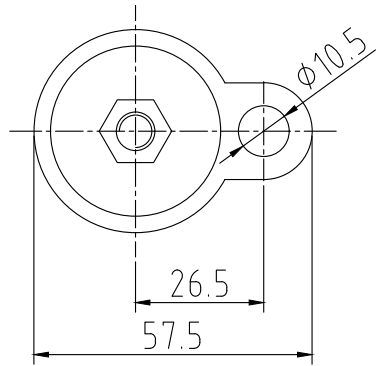

ABL-42 M8

ABL42-M8-40

ABL42-M8-80

ABL42-M8-100

ABL42-M8-150

No.	PART		MATERIAL	Q'TY		REMARK
SIZE	A3	DESIGNED	CHECKED	APPROVED	DATE	ITEM
UNIT	mm	US.Hwang	HJ.Kim	HJ.Kim	20.01.07	ABL42-M8
SCALE	1 : 1					